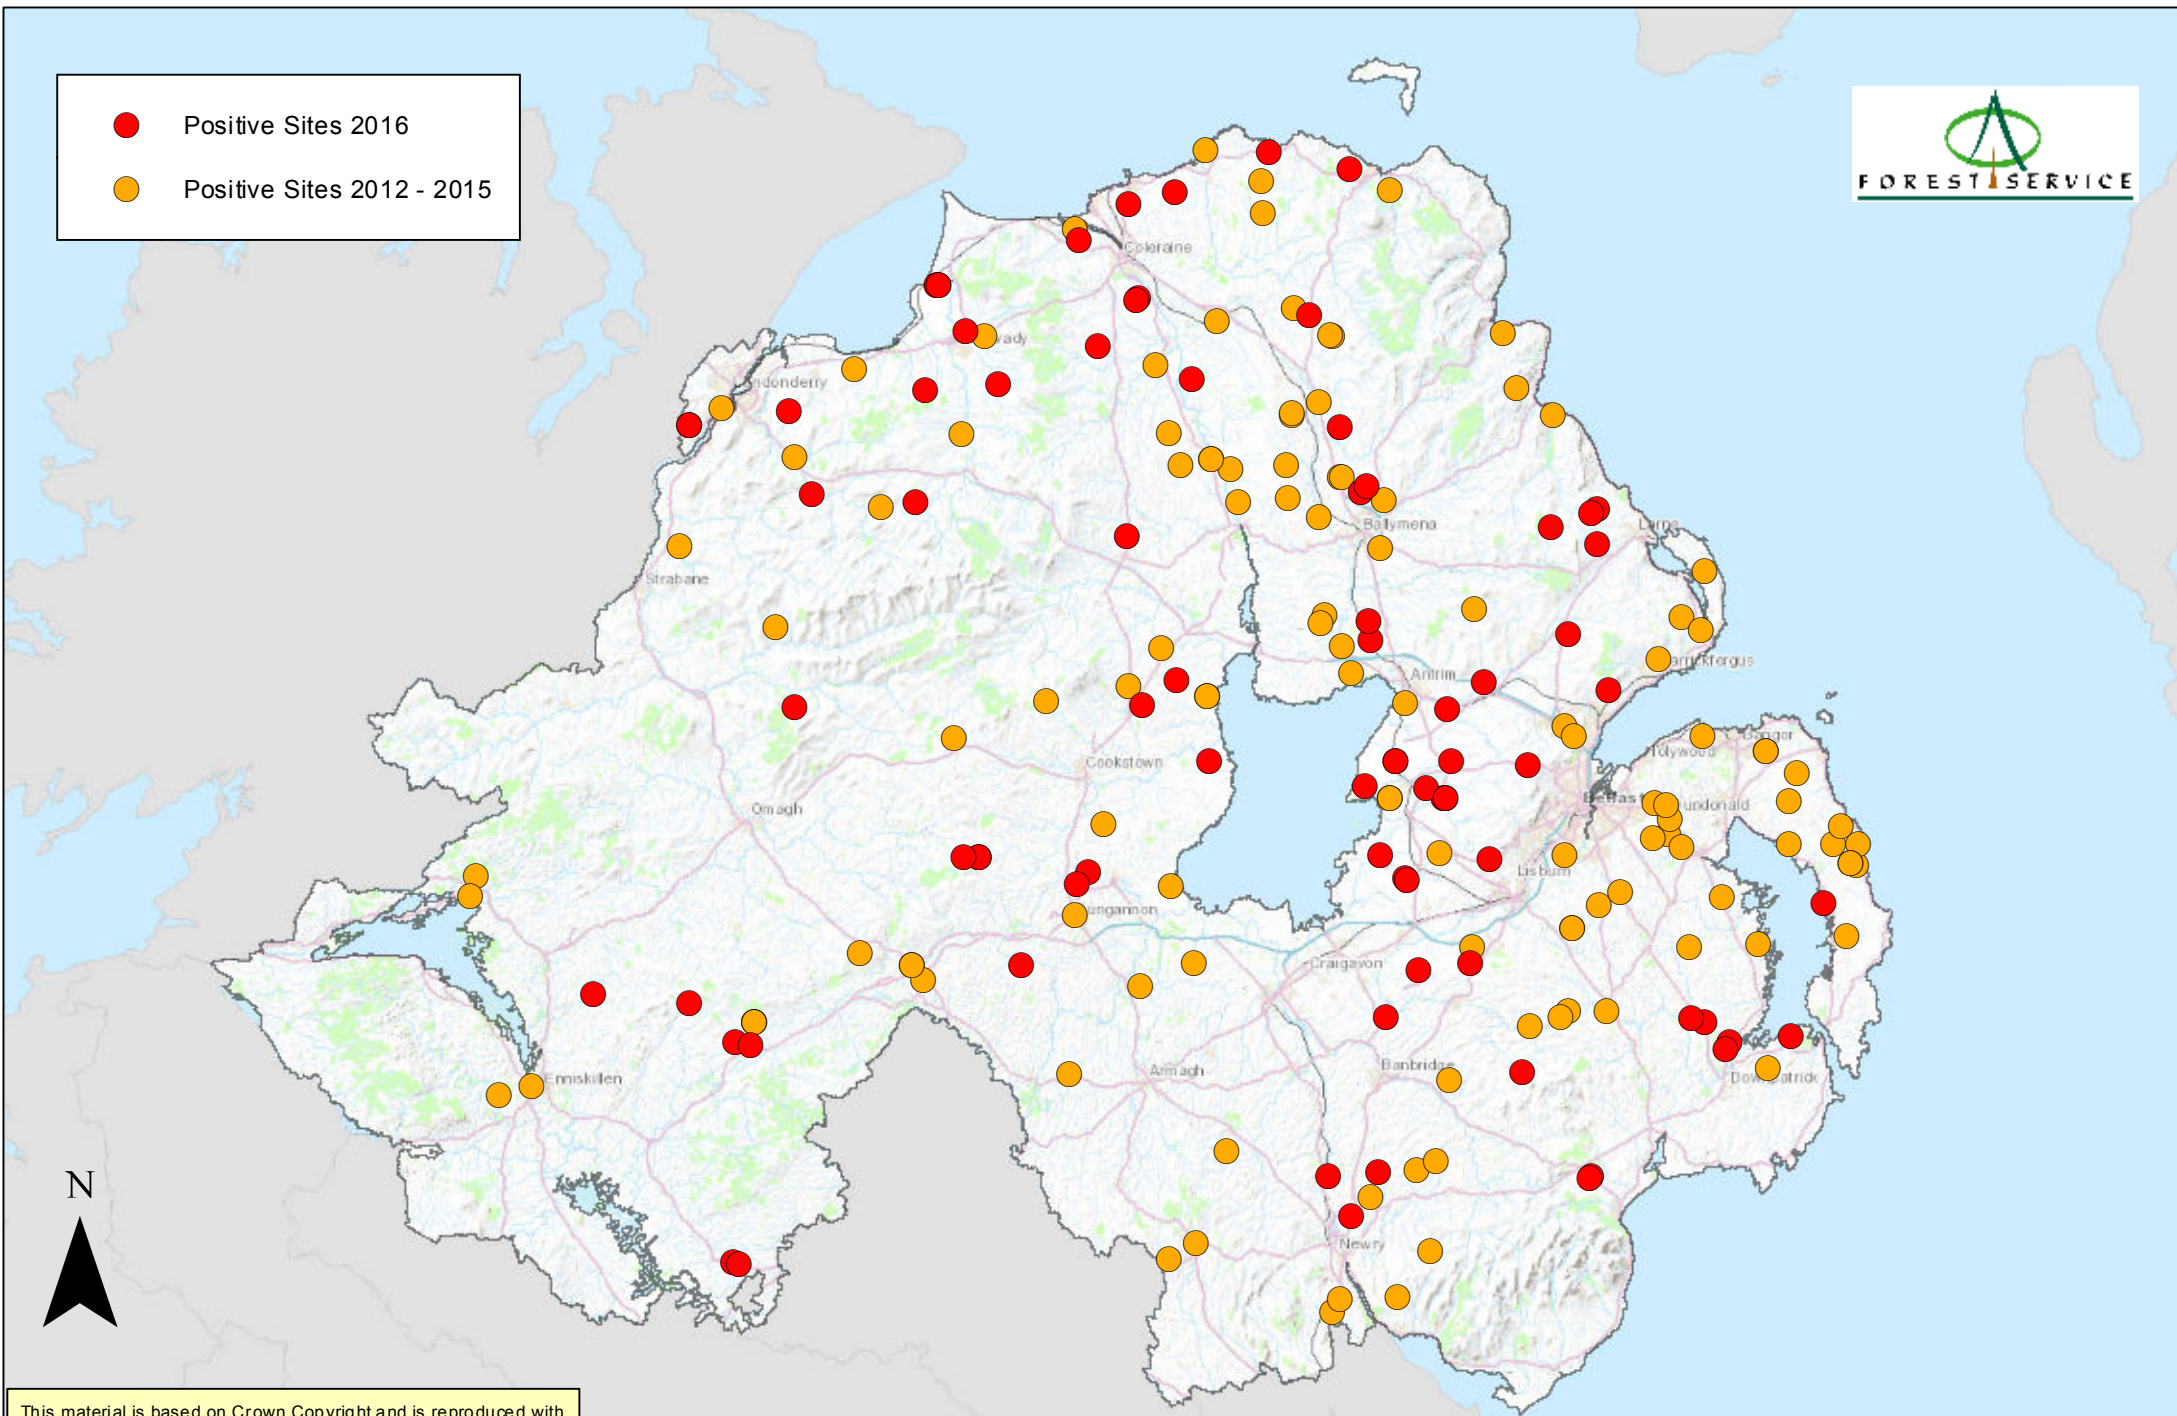

Ash Dieback Positive Planted Sites as of December 2016

- Positive Sites 2016
- Positive Sites 2012 - 2015

This material is based on Crown Copyright and is reproduced with the permission of Land and Property Services under delegated authority from the controller of Her Majesty's Stationery Office, Crown Copyright and database rights NIMA EMOU2 01.1

0 5 10 20 Miles

Ordnance Survey of Northern Ireland - © Crown Copyright and Database Right (2015), Ordnance Survey of Northern Ireland - © Crown Copyright and Database Right